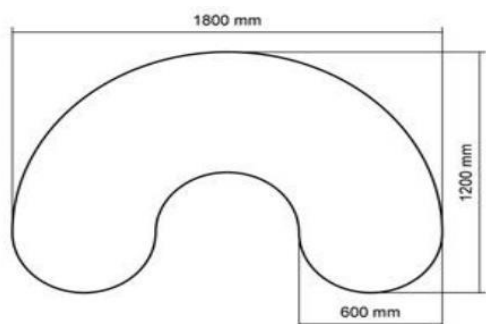

Code: 40 Adjustable
Specification of Frame

Legs: 40mm x 1.6mm outer,
36mm x 1.6mm inner.
Rails: 35 x 19 x 1.6mm RHS

Code: 42 Adjustable
Specification of Frame

Legs: 42mm Dia x 1.6mm outer
38mm Dia x 1.6mm inner.
Rails: 35 x 19 x 1.6mm RHS

Transit Table

Zampa Table

Tripod Table

Student Table

Two Drawer Table

Crescent Table

Stingray Table

Code: 50
Specification of Frame

Legs: 50 mm Dia x 1.6mm RHS
Rails: 35 x 19 x 1.6mm RHS

Code: 32
Specification of Frame

Legs: 31.8 x 31.8 x 1.6mm RHS
Rails: 35 x 19 x 1.6mm RHS

Code: 40 Adjustable
Specification of Frame

Legs: 40mm x 1.6mm outer,
36mm x 1.6mm inner.
Rails: 35 x 19 x 1.6mm RHS

Code: 42 Adjustable
Specification of Frame

Legs: 42mm Dia x 1.6mm outer
38mm Dia x 1.6mm inner.
Rails: 35 x 19 x 1.6mm RHS

Round Table

Apple Table

Axe Table

Eclipse Table

Bone Table

Spade Table