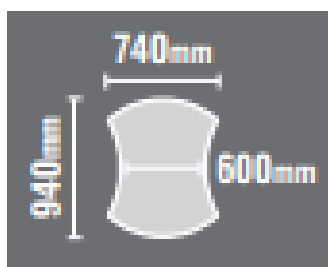

Code: 40 Adjustable
Specification of Frame

Legs: 40mm x 1.6mm outer,
36mm x 1.6mm inner.
Rails: 35 x 19 x 1.6mm RHS

Code: 42 Adjustable
Specification of Frame

Legs: 42mm Dia x 1.6mm outer
38mm Dia x 1.6mm inner.
Rails: 35 x 19 x 1.6mm RHS

Legs: 50 mm Dia x 1.6mm RHS
Rails: 35 x 19 x 1.6mm RHS

Code: 32
Specification of Frame

Legs: 31.8 x 31.8 x 1.6mm RHS
Rails: 35 x 19 x 1.6mm RHS

Code: 40 Adjustable
Specification of Frame

Legs: 40mm x 1.6mm outer,
36mm x 1.6mm inner.
Rails: 35 x 19 x 1.6mm RHS

Code: 42 Adjustable
Specification of Frame

Legs: 42mm Dia x 1.6mm outer
38mm Dia x 1.6mm inner.
Rails: 35 x 19 x 1.6mm RHS

Round Table

Apple Table

Axe Table

Eclipse Table

Bone Table

Spade Table

Star Table

Truss Table