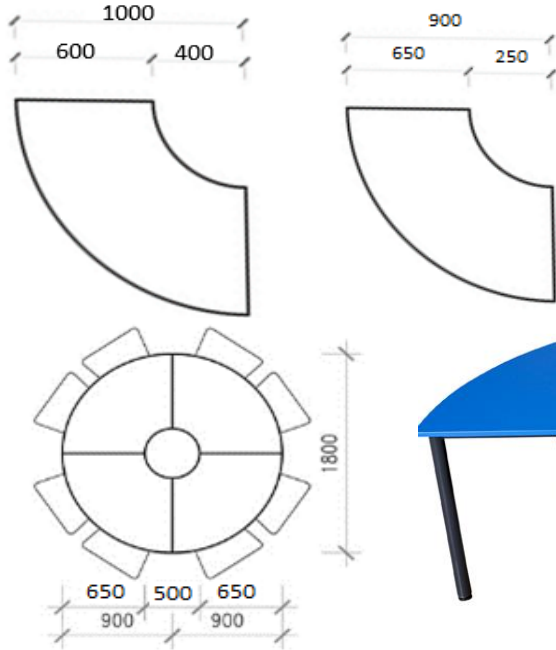

Quadrant Table