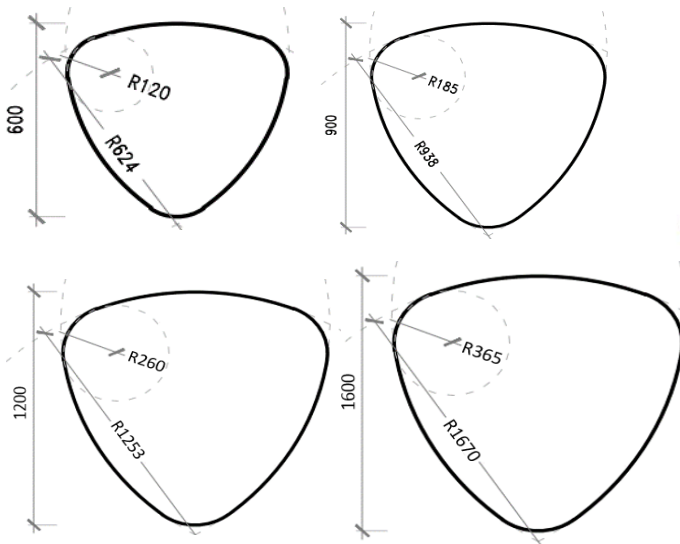

Code: 40 Adjustable
Specification of Frame

Legs: 40mm x 1.6mm outer,
36mm x 1.6mm inner.
Rails: 35 x 19 x 1.6mm RHS

Code: 42 Adjustable
Specification of Frame

Legs: 42mm Dia x 1.6mm outer
38mm Dia x 1.6mm inner.
Rails: 35 x 19 x 1.6mm RHS

Transit Table

Zampa Table

Tripod Table

Student Table

Two Drawer Table

Crescent Table

Stingray Table

Code: 50
Specification of Frame

Legs: 50 mm Dia x 1.6mm RHS
Rails: 35 x 19 x 1.6mm RHS

Code: 32
Specification of Frame

Legs: 31.8 x 31.8 x 1.6mm RHS
Rails: 35 x 19 x 1.6mm RHS

Code: 40 Adjustable
Specification of Frame

Legs: 40mm x 1.6mm outer,
36mm x 1.6mm inner.
Rails: 35 x 19 x 1.6mm RHS

Code: 42 Adjustable
Specification of Frame

Legs: 42mm Dia x 1.6mm outer
38mm Dia x 1.6mm inner.
Rails: 35 x 19 x 1.6mm RHS

Round Table

Apple Table

Axe Table

Eclipse Table

Bone Table

Spade Table