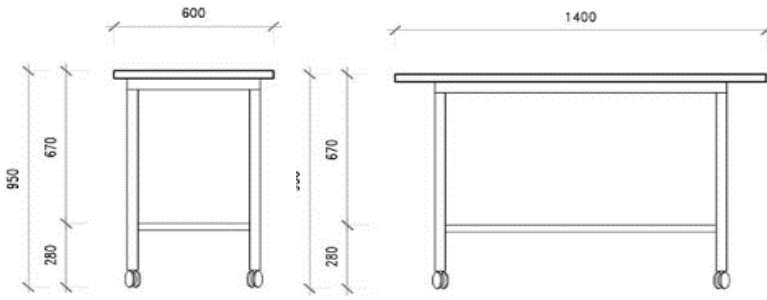

Code: 40 Adjustable
Specification of Frame

Legs: 40mm x 1.6mm outer,
36mm x 1.6mm inner.
Rails: 35 x 19 x 1.6mm RHS

Code: 42 Adjustable
Specification of Frame

Legs: 42mm Dia x 1.6mm outer
38mm Dia x 1.6mm inner.
Rails: 35 x 19 x 1.6mm RHS

Transit Table

Zampa Table

Tripod Table

Student Table

Two Drawer Table

Crescent Table

Stingray Table

Code: 50
Specification of Frame

Legs: 50 mm Dia x 1.6mm RHS
Rails: 35 x 19 x 1.6mm RHS

Code: 32
Specification of Frame

Legs: 31.8 x 31.8 x 1.6mm RHS
Rails: 35 x 19 x 1.6mm RHS

Code: 40 Adjustable
Specification of Frame

Legs: 40mm x 1.6mm outer,
36mm x 1.6mm inner.
Rails: 35 x 19 x 1.6mm RHS

Code: 42 Adjustable
Specification of Frame

Legs: 42mm Dia x 1.6mm outer
38mm Dia x 1.6mm inner.
Rails: 35 x 19 x 1.6mm RHS

Round Table

Apple Table

Axe Table

Eclipse Table

Bone Table

Spade Table