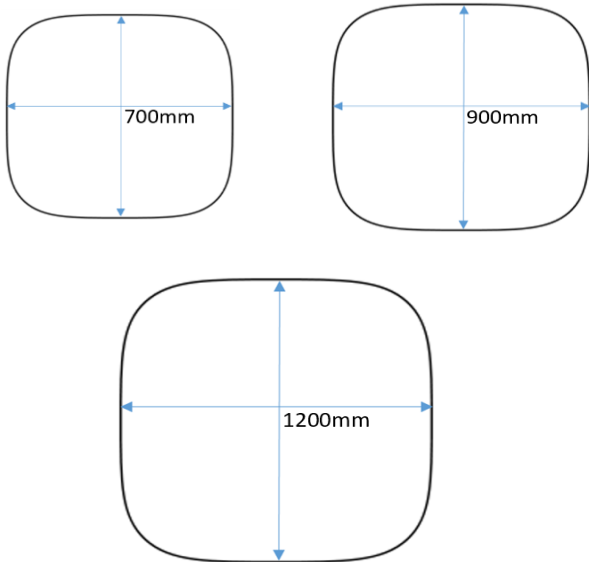

Zampa Table