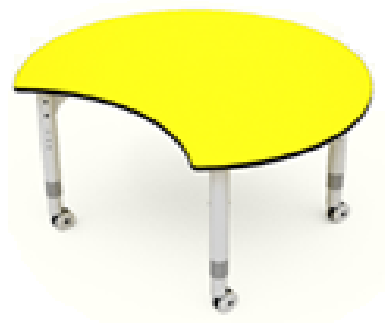

Code: 40 Adjustable
Specification of Frame

Legs: 40mm x 1.6mm outer,
36mm x 1.6mm inner.
Rails: 35 x 19 x 1.6mm RHS

Code: 42 Adjustable
Specification of Frame

Legs: 42mm Dia x 1.6mm outer
38mm Dia x 1.6mm inner.
Rails: 35 x 19 x 1.6mm RHS

Transit Table

Zampa Table

Tripod Table

Student Table

Two Drawer Table

Crescent Table

Stingray Table

Code: 50
Specification of Frame

Legs: 50 mm Dia x 1.6mm RHS
Rails: 35 x 19 x 1.6mm RHS

Code: 32
Specification of Frame

Legs: 31.8 x 31.8 x 1.6mm RHS
Rails: 35 x 19 x 1.6mm RHS

Code: 40 Adjustable
Specification of Frame

Legs: 40mm x 1.6mm outer,
36mm x 1.6mm inner.
Rails: 35 x 19 x 1.6mm RHS

Code: 42 Adjustable
Specification of Frame

Legs: 42mm Dia x 1.6mm outer
38mm Dia x 1.6mm inner.
Rails: 35 x 19 x 1.6mm RHS

Round Table

Apple Table

Axe Table

Eclipse Table

Bone Table

Spade Table