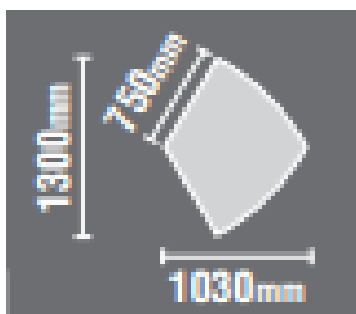

Code: 40 Adjustable
Specification of Frame

Legs: 40mm x 1.6mm outer,
36mm x 1.6mm inner.
Rails: 35 x 19 x 1.6mm RHS

Code: 42 Adjustable
Specification of Frame

Legs: 42mm Dia x 1.6mm outer
38mm Dia x 1.6mm inner.
Rails: 35 x 19 x 1.6mm RHS

Transit Table

Zampa Table

Tripod Table

Student Table

Two Drawer Table

Crescent Table

Stingray Table

Code: 50
Specification of Frame

Legs: 50 mm Dia x 1.6mm RHS
Rails: 35 x 19 x 1.6mm RHS

Code: 32
Specification of Frame

Legs: 31.8 x 31.8 x 1.6mm RHS
Rails: 35 x 19 x 1.6mm RHS

Code: 40 Adjustable
Specification of Frame

Legs: 40mm x 1.6mm outer,
36mm x 1.6mm inner.
Rails: 35 x 19 x 1.6mm RHS

Code: 42 Adjustable
Specification of Frame

Legs: 42mm Dia x 1.6mm outer
38mm Dia x 1.6mm inner.
Rails: 35 x 19 x 1.6mm RHS

Round Table

Apple Table

Axe Table

Eclipse Table

Bone Table

Spade Table