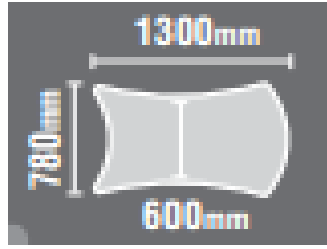

Code: 40 Adjustable
Specification of Frame

Legs: 40mm x 1.6mm outer,
36mm x 1.6mm inner.
Rails: 35 x 19 x 1.6mm RHS

Code: 42 Adjustable
Specification of Frame

Legs: 42mm Dia x 1.6mm outer
38mm Dia x 1.6mm inner.
Rails: 35 x 19 x 1.6mm RHS

Legs: 50 mm Dia x 1.6mm RHS
Rails: 35 x 19 x 1.6mm RHS

Code: 32
Specification of Frame

Legs: 31.8 x 31.8 x 1.6mm RHS
Rails: 35 x 19 x 1.6mm RHS

Code: 40 Adjustable
Specification of Frame

Legs: 40mm x 1.6mm outer,
36mm x 1.6mm inner.
Rails: 35 x 19 x 1.6mm RHS

Code: 42 Adjustable
Specification of Frame

Legs: 42mm Dia x 1.6mm outer
38mm Dia x 1.6mm inner.
Rails: 35 x 19 x 1.6mm RHS

Round Table

Apple Table

Axe Table

Eclipse Table

Bone Table

Spade Table