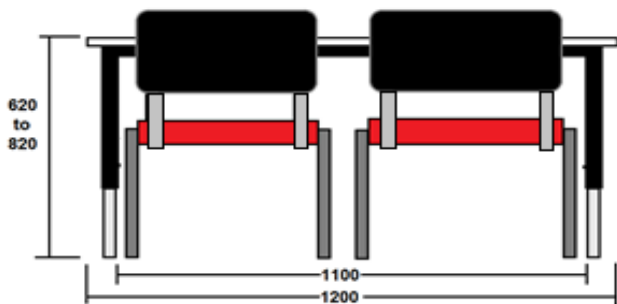

Code: 40 Adjustable
Specification of Frame

Legs: 40mm x 1.6mm outer,
36mm x 1.6mm inner.
Rails: 35 x 19 x 1.6mm RHS

Code: 42 Adjustable
Specification of Frame

Legs: 42mm Dia x 1.6mm outer
38mm Dia x 1.6mm inner.
Rails: 35 x 19 x 1.6mm RHS

Transit Table

Zampa Table

Tripod Table

Student Table

Two Drawer Table

Crescent Table

Stingray Table

Code: 50
Specification of Frame

Legs: 50 mm Dia x 1.6mm RHS
Rails: 35 x 19 x 1.6mm RHS

Code: 32
Specification of Frame

Legs: 31.8 x 31.8 x 1.6mm RHS
Rails: 35 x 19 x 1.6mm RHS

Code: 40 Adjustable
Specification of Frame

Legs: 40mm x 1.6mm outer,
36mm x 1.6mm inner.
Rails: 35 x 19 x 1.6mm RHS

Code: 42 Adjustable
Specification of Frame

Legs: 42mm Dia x 1.6mm outer
38mm Dia x 1.6mm inner.
Rails: 35 x 19 x 1.6mm RHS

Round Table

Apple Table

Axe Table

Eclipse Table

Bone Table

Spade Table