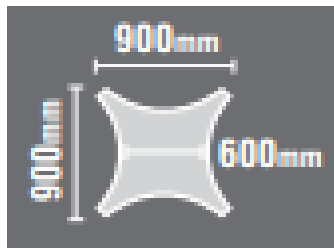

Bone Table

Spade Table

Star Table

Truss Table