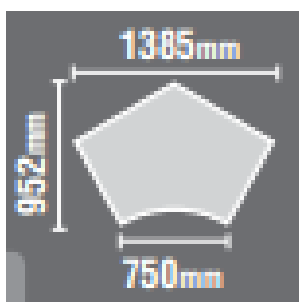

Flag Table

Teknik Table

Grouped Trapezium Table

Code: 50
Specification of Frame

Legs: 50 mm Dia x 1.6mm RHS
Rails: 35 x 19 x 1.6mm RHS

Code: 32
Specification of Frame

Legs: 31.8 x 31.8 x 1.6mm RHS
Rails: 35 x 19 x 1.6mm RHS

Code: 40 Adjustable
Specification of Frame

Legs: 40mm x 1.6mm outer,
36mm x 1.6mm inner.
Rails: 35 x 19 x 1.6mm RHS

Code: 42 Adjustable
Specification of Frame

Legs: 42mm Dia x 1.6mm outer
38mm Dia x 1.6mm inner.
Rails: 35 x 19 x 1.6mm RHS

Legs: 50 mm Dia x 1.6mm RHS
Rails: 35 x 19 x 1.6mm RHS

Code: 32
Specification of Frame

Legs: 31.8 x 31.8 x 1.6mm RHS
Rails: 35 x 19 x 1.6mm RHS

Code: 40 Adjustable
Specification of Frame

Legs: 40mm x 1.6mm outer,
36mm x 1.6mm inner.
Rails: 35 x 19 x 1.6mm RHS

Code: 42 Adjustable
Specification of Frame

Legs: 42mm Dia x 1.6mm outer
38mm Dia x 1.6mm inner.
Rails: 35 x 19 x 1.6mm RHS

Round Table

Apple Table

Axe Table

Eclipse Table

Bone Table

Spade Table