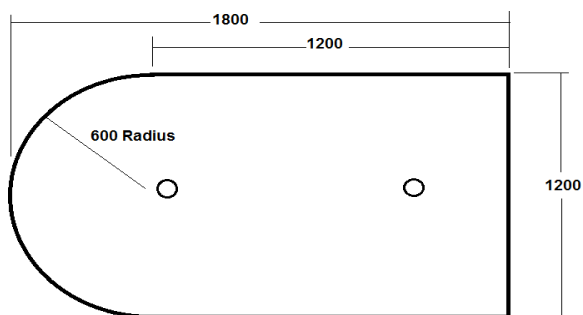

Flag Table

Teknik Table

Grouped Trapezium Table

Code: 50
Specification of Frame

Legs: 50 mm Dia x 1.6mm RHS
Rails: 35 x 19 x 1.6mm RHS

Code: 32
Specification of Frame

Legs: 31.8 x 31.8 x 1.6mm RHS
Rails: 35 x 19 x 1.6mm RHS

Code: 40 Adjustable
Specification of Frame

Legs: 40mm x 1.6mm outer,
36mm x 1.6mm inner.
Rails: 35 x 19 x 1.6mm RHS

Code: 42 Adjustable
Specification of Frame

Legs: 42mm Dia x 1.6mm outer
38mm Dia x 1.6mm inner.
Rails: 35 x 19 x 1.6mm RHS

Legs: 50 mm Dia x 1.6mm RHS
Rails: 35 x 19 x 1.6mm RHS

Code: 32
Specification of Frame

Legs: 31.8 x 31.8 x 1.6mm RHS
Rails: 35 x 19 x 1.6mm RHS

Code: 40 Adjustable
Specification of Frame

Legs: 40mm x 1.6mm outer,
36mm x 1.6mm inner.
Rails: 35 x 19 x 1.6mm RHS

Code: 42 Adjustable
Specification of Frame

Legs: 42mm Dia x 1.6mm outer
38mm Dia x 1.6mm inner.
Rails: 35 x 19 x 1.6mm RHS

Round Table

Apple Table

Axe Table

Eclipse Table

Bone Table

Spade Table